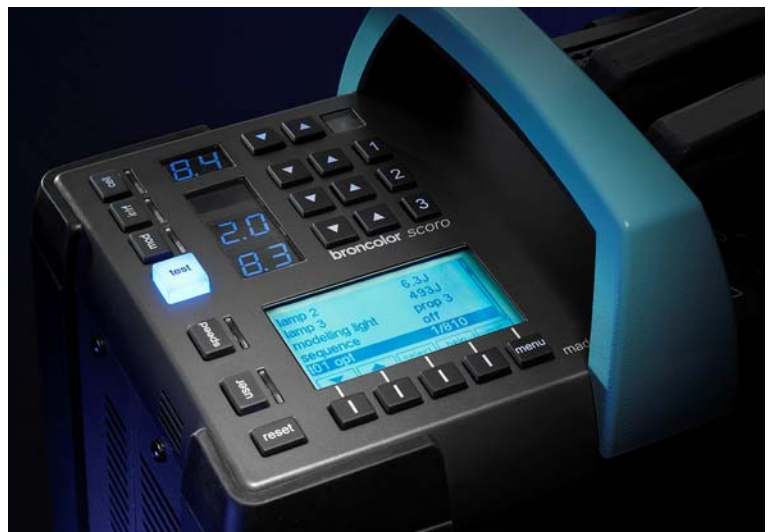

But, with the broncolor Scoro A, this statement applies hundred per cent – judge for yourself:

1. The 3200 J power output can be independently distributed over three outlets with no predetermined lamp outlet for the primary light.
2. The power output of up to 3200 J can be individually distributed, and that with a minimum output of 3.12 J or more per lamp outlet. Power output control takes place according to f-stops, in whole f-stops or 1/10 of a stop. This power range distributed among one to three lamps means a world record.

3. In a large working area within the power control range of 6 f-stop intervals, the colour temperature is constant on all three lamp outlets. This has been achieved by means of the patented process ECTC (Enhanced Colour Temperature Control) which coordinates flash voltage and flash duration. This process is particularly interesting for demanding advertising and tabletop photographers. – In asymmetry, the frequently used values of 4.0 to 7.0 in fashion photography, are also true to colour, which is important for the reproduction of skin tones and textiles. In symmetrical operation, the colour temperature remains absolutely consistent (10 f-stops) over the entire control range.
4. When reallocating the flash output, no more plugging or unplugging of the lamps is necessary. If a lamp, connected to a power pack, is no longer in use; simply deactivate it by pressing the lamp outlet on/off switch. This means maximum operating comfort.
5. The colour temperature of the Scoro power pack at all three outlets is electronically stabilised. Therefore, no new lamps and light shapers are needed. The user can simply connect broncolor lamps from the year of manufacture 1972, and benefit from the new technology!